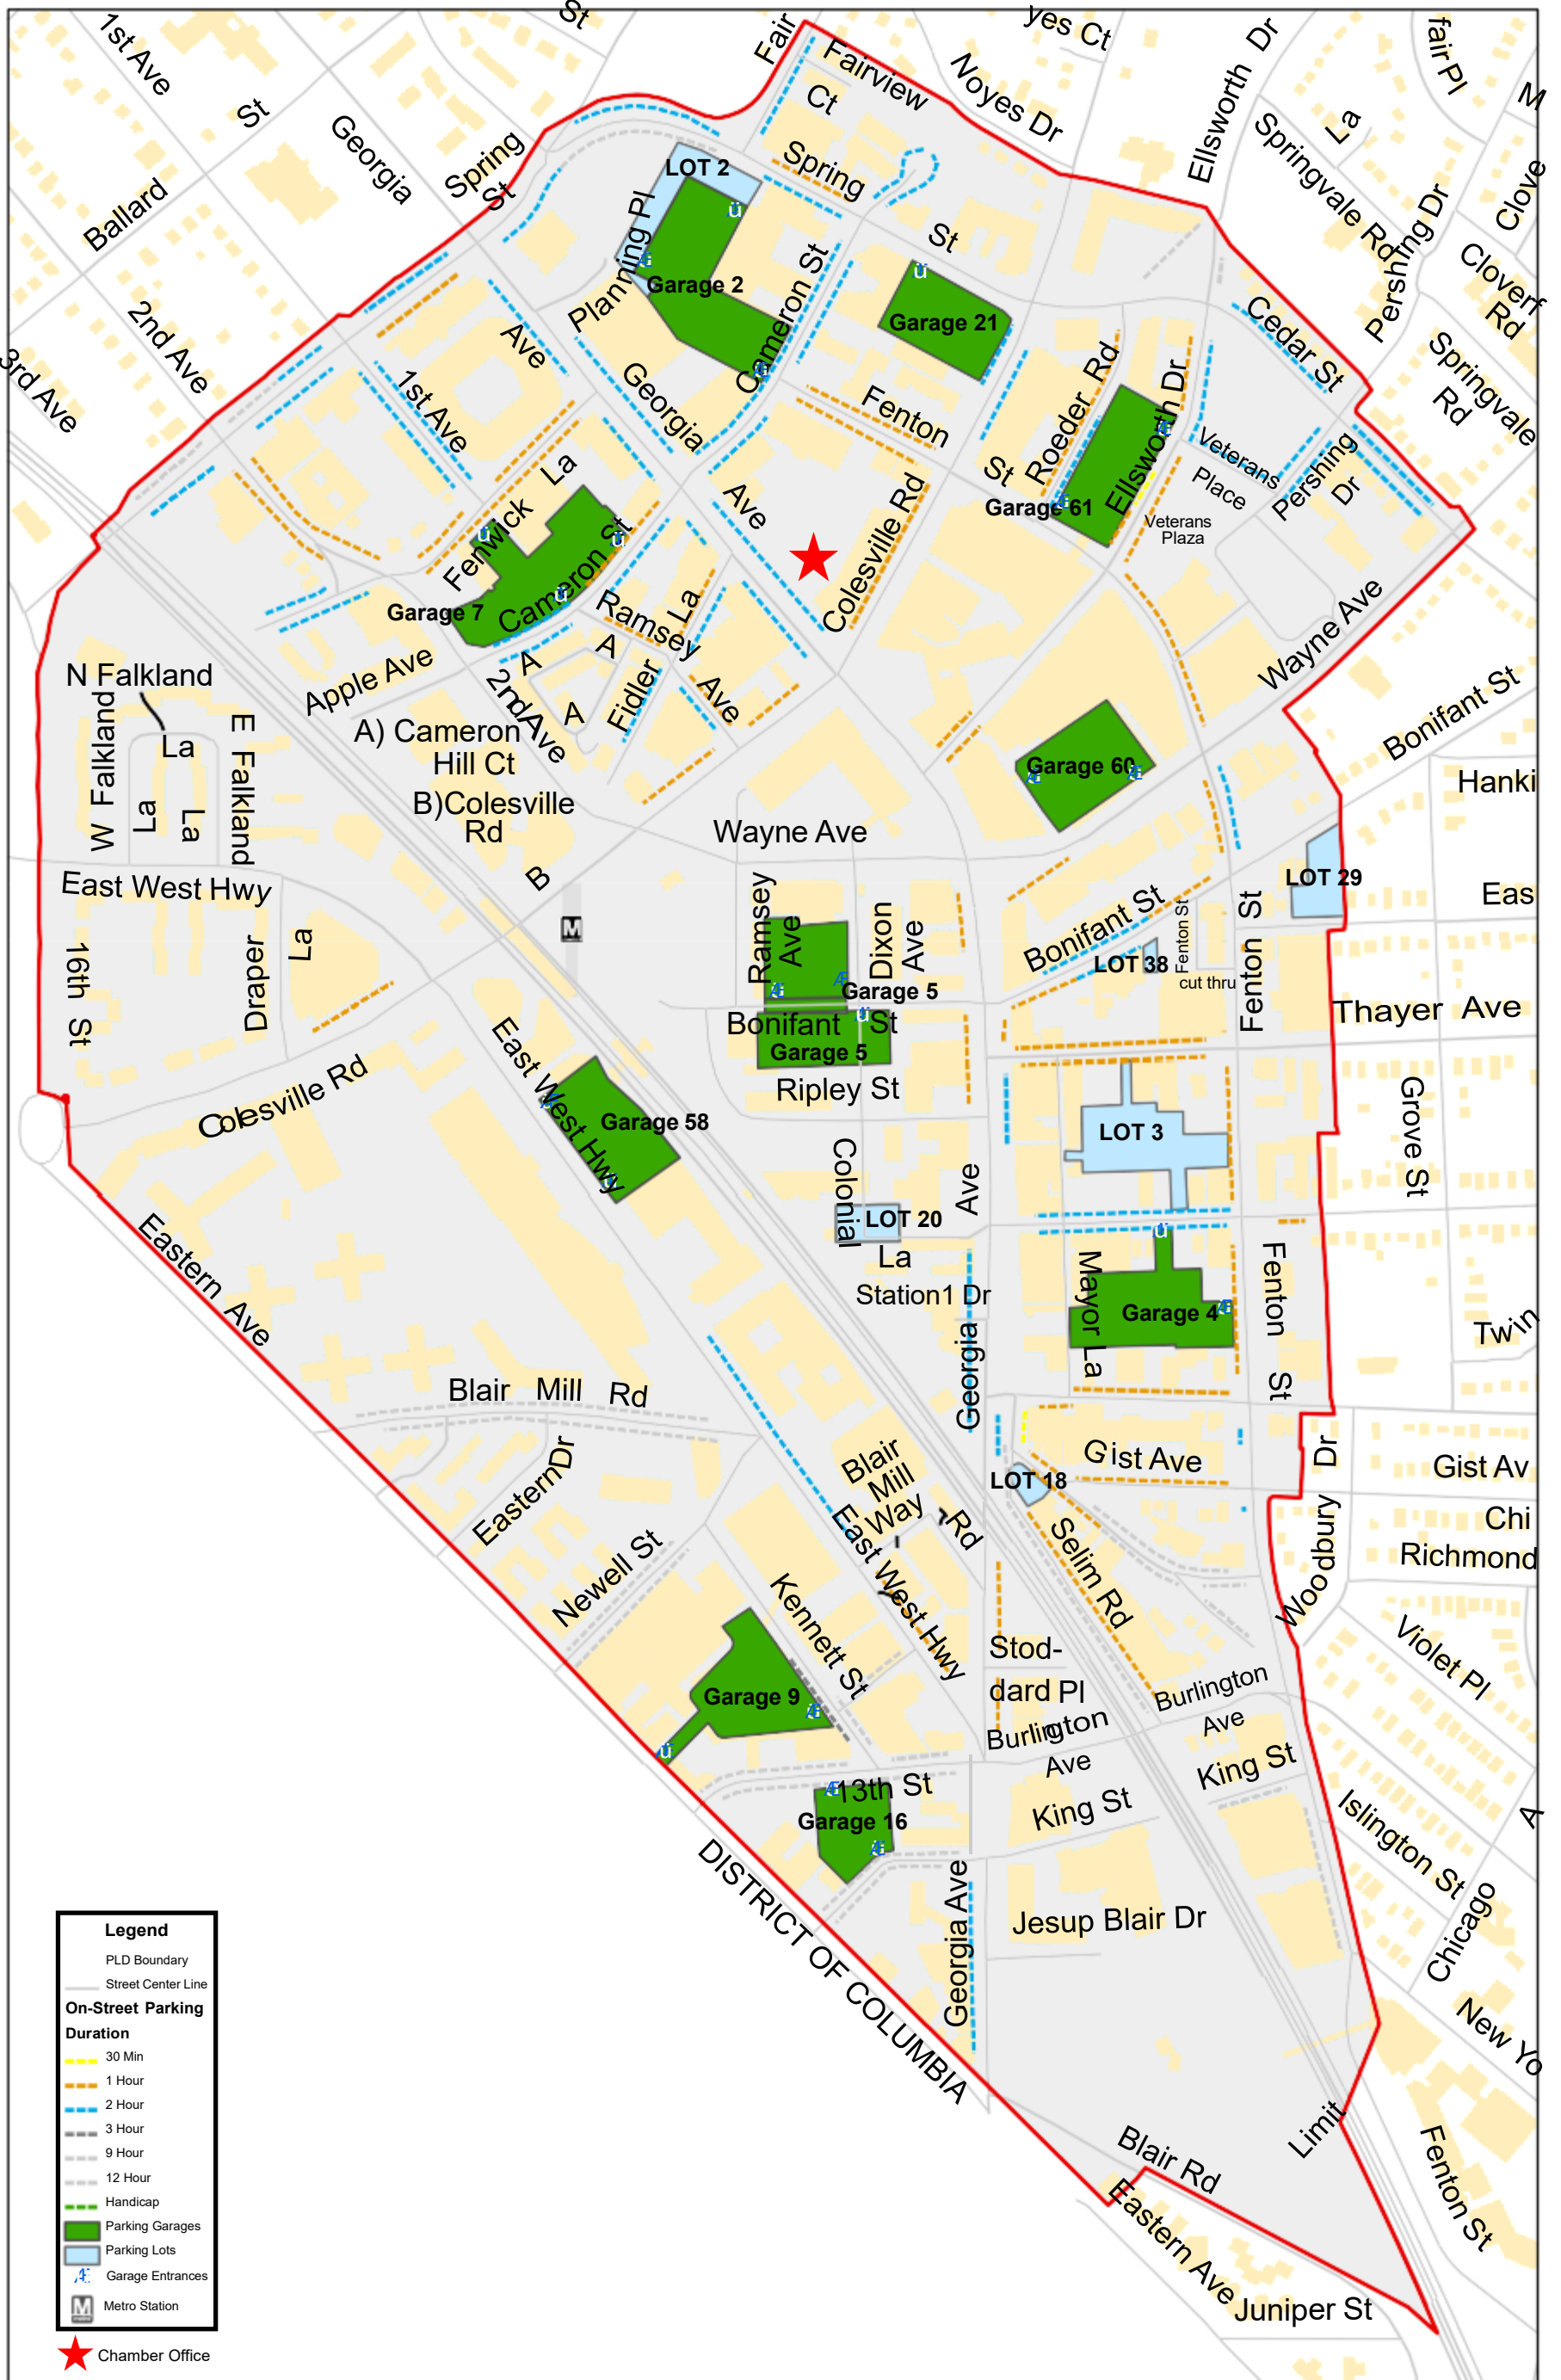

Parking Options

Near the Greater Silver Spring Chamber of Commerce

Cameron-Second Garage (7)

8530 Cameron Street

Entrances: Cameron Street and Fenwick Lane (off Georgia Avenue)

Type: Pay by Space

- Park your car and remember your space number.
- Locate the nearest centralized pay station.
- Enter your space number; press *OK*. Insert money (Machine charges in 1 hour increments. To increase time, press *MORE*; to decrease time press *LESS*.) Press *OK* to purchase
- Take your receipt with you.

Hours Requiring Payment: 7 a.m. to 10 p.m. Monday - Friday

Rates: \$1.00 per first 4 hours. \$0.65 per hour for each additional hour.

Spring-Cameron Garage (2)

8700 Cameron Street

Entrance: Cameron Street and Spring Street

Type: Meters

Hours Requiring Payment: 7 a.m. to 10 p.m. Monday - Friday

Rates: \$1.00 per hour

Silver Spring Parking District [®]

Legend

- PLD Boundary
- Street Center Line
- On-Street Parking**
- Duration**
- 30 Min
- 1 Hour
- 2 Hour
- 3 Hour
- 9 Hour
- 12 Hour
- Handicap
- Parking Garages
- Parking Lots
- Garage Entrances
- Metro Station
- ★ Chamber Office